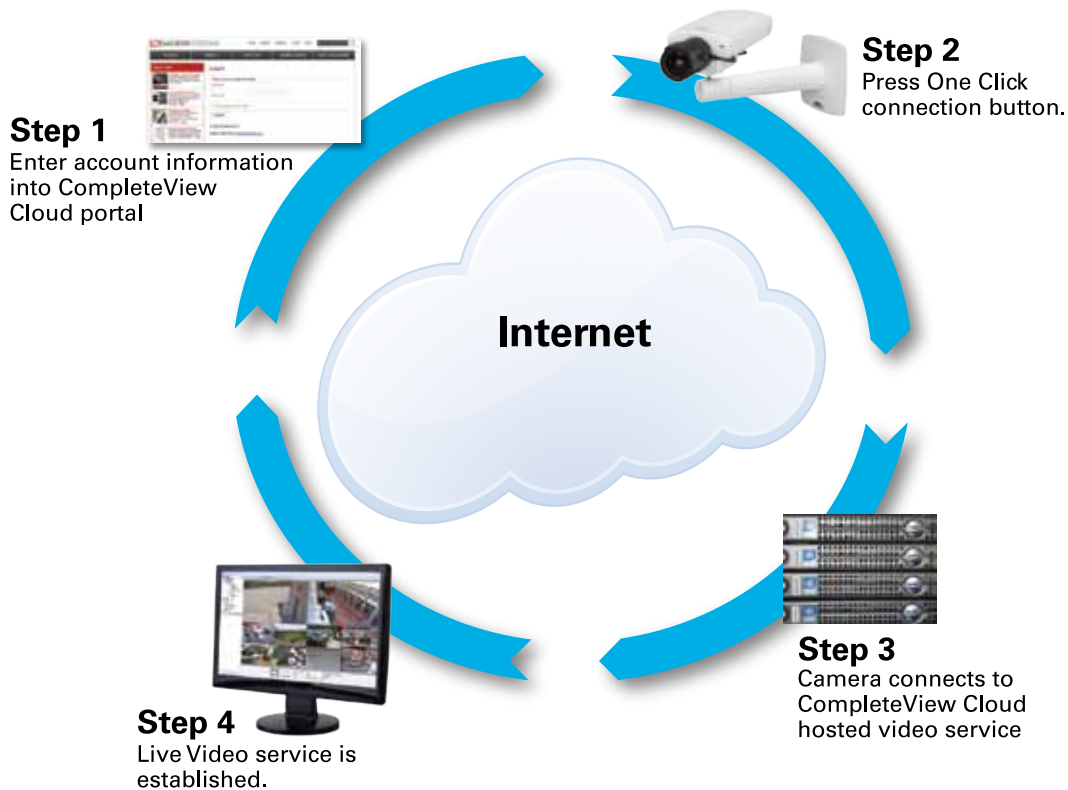

**CompleteView™ Cloud**  
**HOSTED VIDEO SURVEILLANCE**

Simple.Scalable.Security™

**SALIENT SYSTEMS**

## HOSTED VIDEO SERVICE DESIGNED FOR YOUR BUSINESS

CompleteView Cloud™ is an enterprise level hosted video solution that delivers on the promise of 'easy-to-use' video. With CompleteView Cloud, instant access to live and recorded video with playback and export functionality is hosted in the cloud, powered by Dell vCloud. Hosted video is fast becoming the next essential service in the security industry.

CompleteView Cloud provides you with an easy way to increase your video surveillance coverage without the expense of on-site hardware, software maintenance and technical support personnel. This plug and play solution allows users to monitor facilities from anywhere, anytime on existing mobile devices, PC's, desktops or workstations. And because CompleteView Cloud supports unlimited users with cloud-based infrastructure, business growth and expansion are as easy as adding a camera and pushing a button.

CompleteView Cloud is hosted by Dell's data center hosting which provides secure, high-availability and resilient operations in a world-class facility with 24/7 manned security, redundant network connectivity and power and emergency generators.